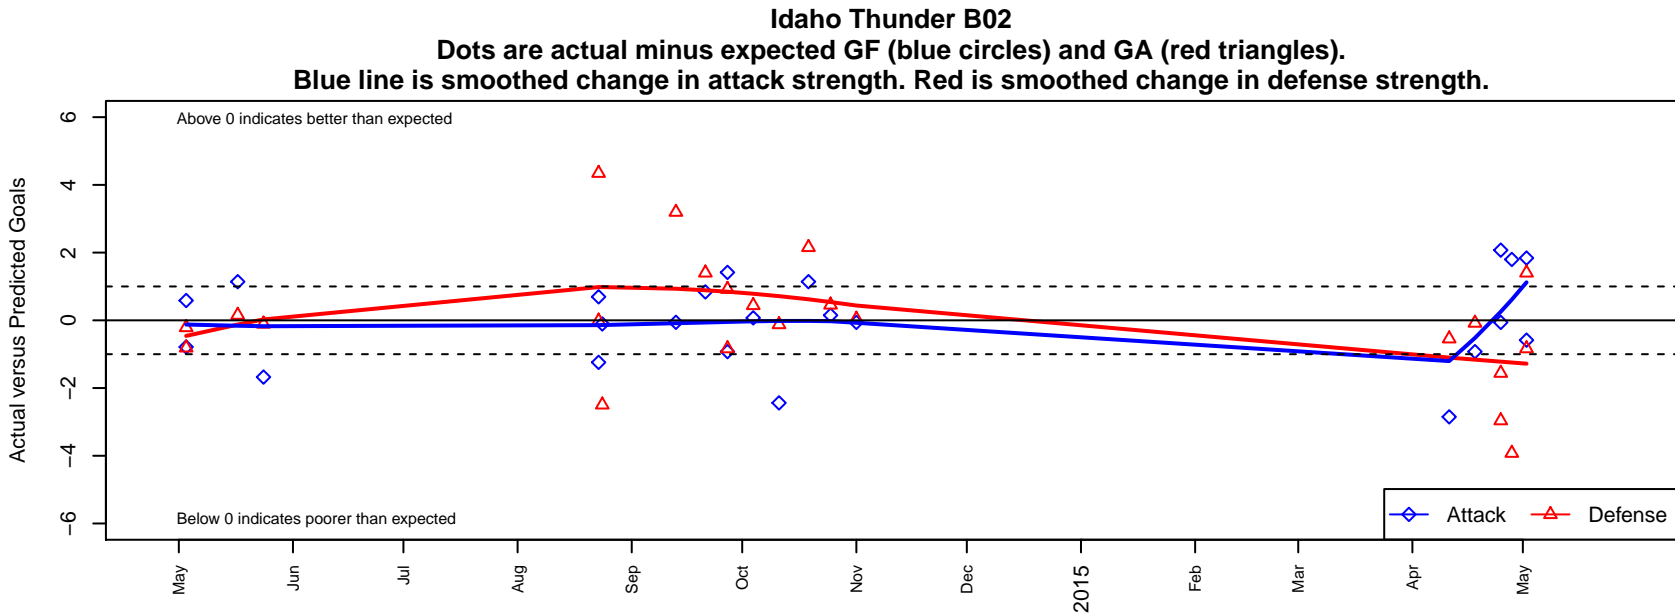

Idaho Thunder B02

Idaho Thunder
 Post Falls, ID
 B02 total strength=252
 attack=0.3 defense=0.08
 fall league = NWL BU12
 spr league = Spr NWL BU12
 notes= Johnson 2013, 2014

alt names used:
 IDAHO THUNDER U12B – JOHNSON (ID)
 BU12 IDAHO THUNDER–JOHNSON
 IDAHO THUNDER–JOHNSON
 Thunder – U12 Boys

Venues played:
 2013 Spr NWL Division B U11
 2014 River City Challenge U12
 2014 NWL BU12
 2014 Spr NWL BU12

**attack and defense variance (black dot)
relative to other teams
and top 10 in region**

**attack and defense rating
relative to others at age
and all opponents in last 13 months**