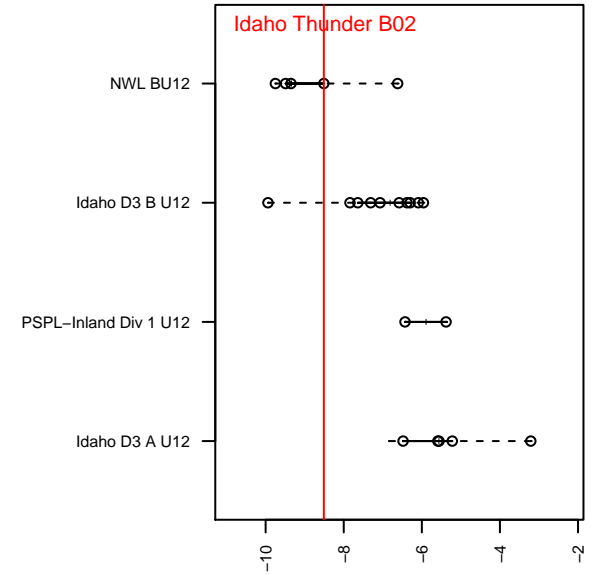

Idaho Thunder B02

Idaho Thunder
 Post Falls, ID
 B02 total strength=252
 attack=0.3 defense=0.08
 fall league = NWL BU12
 spr league = Spr NWL BU12
 notes= Johnson 2013, 2014

alt names used:
 IDAHO THUNDER U12B – JOHNSON (ID)
 BU12 IDAHO THUNDER–JOHNSON
 IDAHO THUNDER–JOHNSON
 Thunder – U12 Boys

Venues played:
 2013 Spr NWL Division B U11
 2014 River City Challenge U12
 2014 NWL BU12
 2014 Spr NWL BU12

**attack and defense variance (black dot)
relative to other teams
and top 10 in region**

**attack and defense rating
relative to others at age
and all opponents in last 13 months**